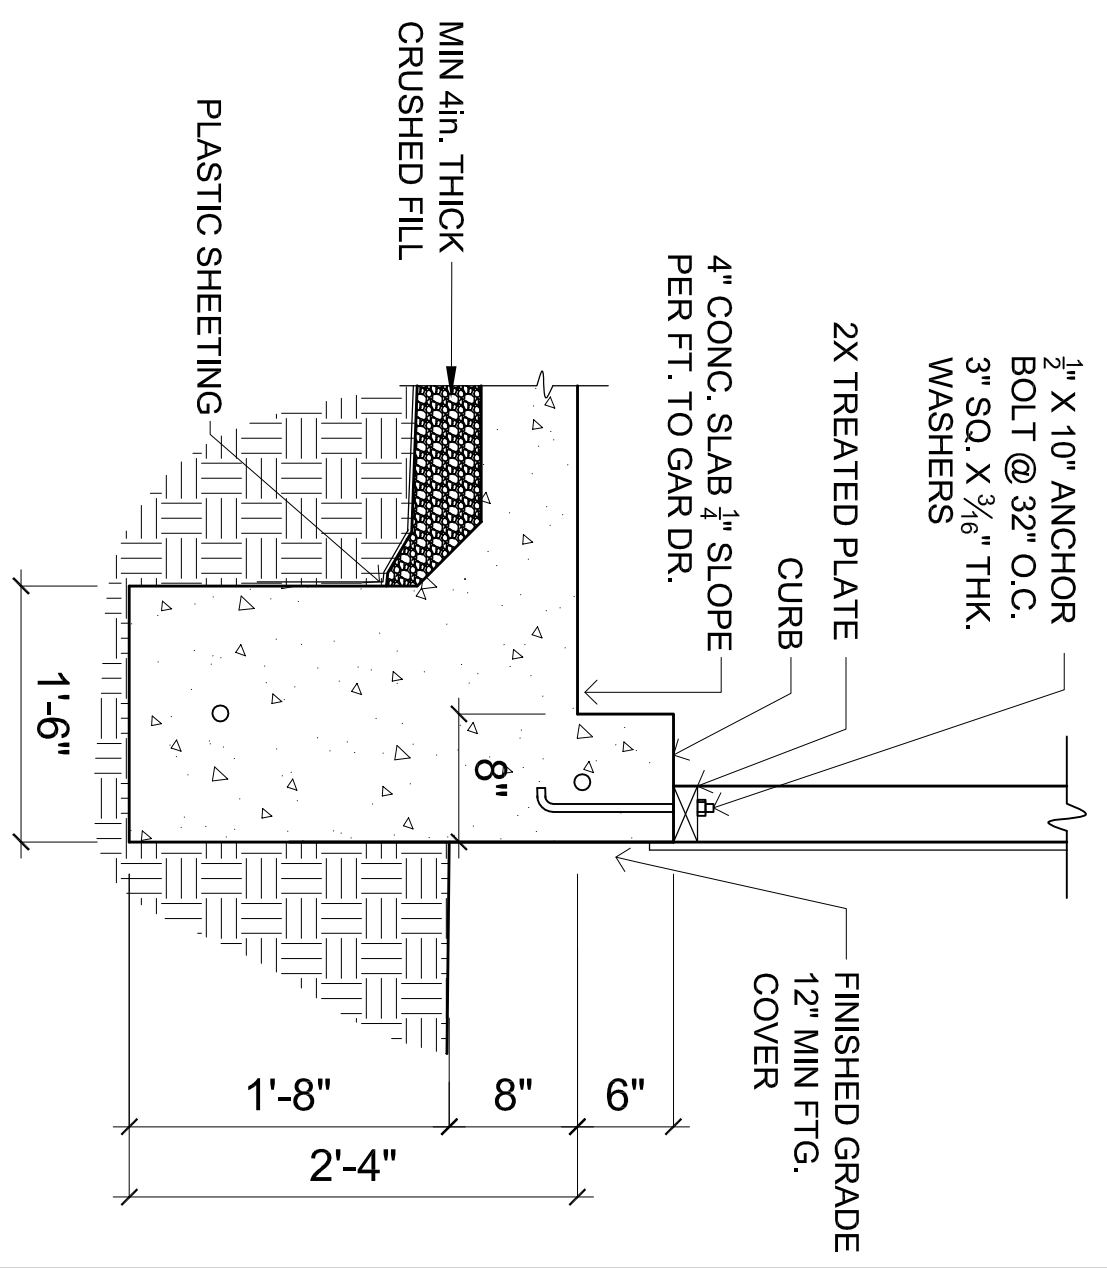

1 GARAGE DOOR HEADER DETAIL
1" = 1'-0"

2 GARAGE DOOR JAMB DETAIL
1" = 1'-0"

3 DOOR / WINDOW HEADER DETAIL
1" = 1'-0"

4 MONOLITHIC SLAB WITH FOOTINGS - CURB
1" = 1'-0"

PLAN NO. 18x24-1C1D

GARAGE PLANS

Big Idea Designs
www.icreatables.com
707-901-SHED (7433)

SCALE: 3/4" = 1'-0"
DATE:
DETAILS

A4.3